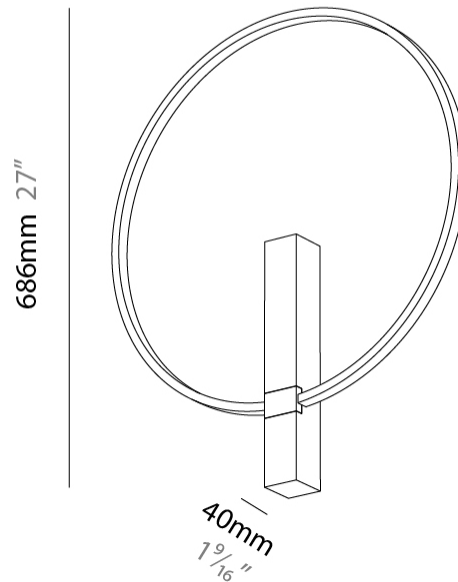

GENERAL

Series: Just Black Halo
 Partner: Prolicht
 Division: Architectural
 Installation: Surface
 Product Type: Wall Surface
 Mounting Location: Wall
 Light Distribution: Indirect

PHYSICAL

Shape: Round
 Diameter (mm): 608
 Diameter (in): 23 ¹⁵/₁₆"
 Width (mm): 40
 Width (in): 19/16
 Height (mm): 686
 Height (in): 27
 Diffuser: PMMA - Opal
 Fixture Finish: BLK
 Fixture Material: Aluminum

PROJECT _____
 TYPE _____
 SPECIFIER _____
 QUANTITY _____
 DATE _____

Ø608mm 23 ¹⁵/₁₆"

JUST BLACK HALO SURFACE

A33382-

PROJECT	_____
TYPE	_____
SPECIFIER	_____
QUANTITY	_____
DATE	_____

JUST BLACK HALO SURFACE

GENERAL

Series: Just Black Halo
 Partner: Prolicht
 Division: Architectural
 Installation: Surface
 Product Type: Wall Surface
 Mounting Location: Wall
 Light Distribution: Indirect

PHYSICAL

Shape: Round
 Diameter (mm): 808
 Diameter (in): 31 ¹³/₁₆
 Width (mm): 40
 Width (in): 19/16
 Height (mm): 883
 Height (in): 34 ³/₄
 Diffuser: PMMA - Opal
 Fixture Finish: BLK
 Fixture Material: Aluminum

PROJECT
TYPE
SPECIFIER
QUANTITY
DATE

Ø808mm 31 ¹³/₁₆ "

JUST BLACK HALO SURFACE

A33383-

PROJECT	_____
TYPE	_____
SPECIFIER	_____
QUANTITY	_____
DATE	_____

A

PROJECT

TYPE